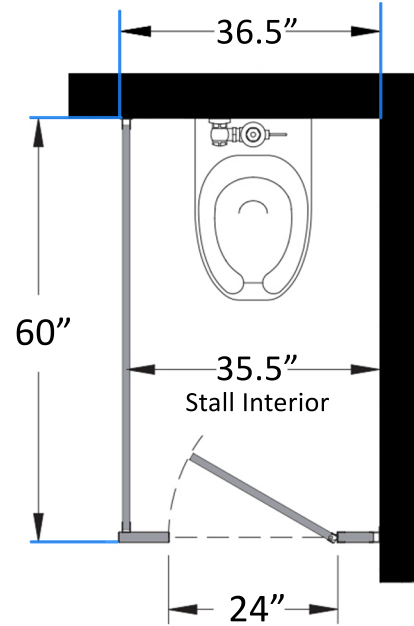

Style:  
 Overhead Braced  
 Floor Mount  
 Ceiling Mount  
 Floor/Ceiling Mount

Material:  
 Baked Enamel  
 Plastic Laminate  
 Solid Phenolic  
 Solid Plastic  
 Stainless Steel

Color:  
\_\_\_\_\_

Ship To: \_\_\_\_\_

City: \_\_\_\_\_

State: \_\_\_\_\_ Zip: \_\_\_\_\_

**Bathroom Partitions - 1 Stall In Corner Right Hand**  
**SKU: IC1R**  
**Standard Dimensions**

**Harbor City Supply**

Phone 443-279-0632 or 1-800-260-0907